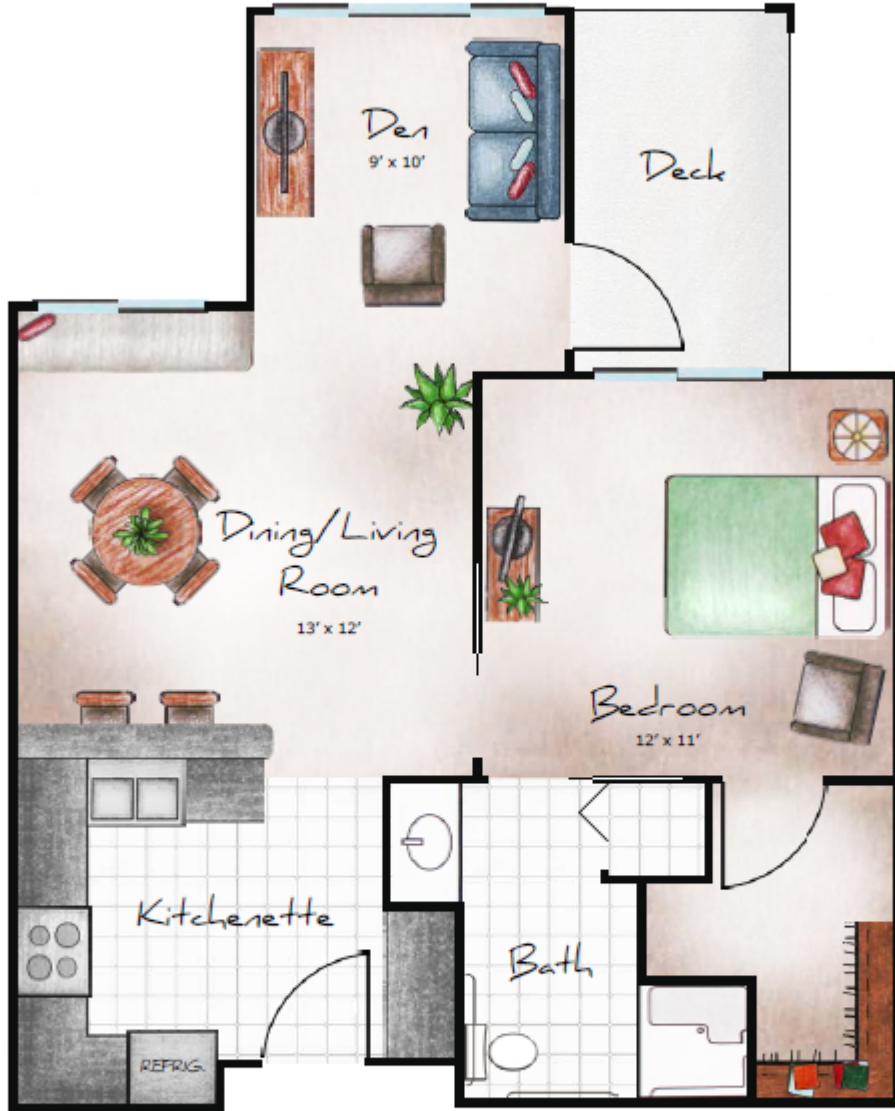

Independent Living

1 Bedroom with Den

Orchard Pointe at Terrazza | 634 SF NET